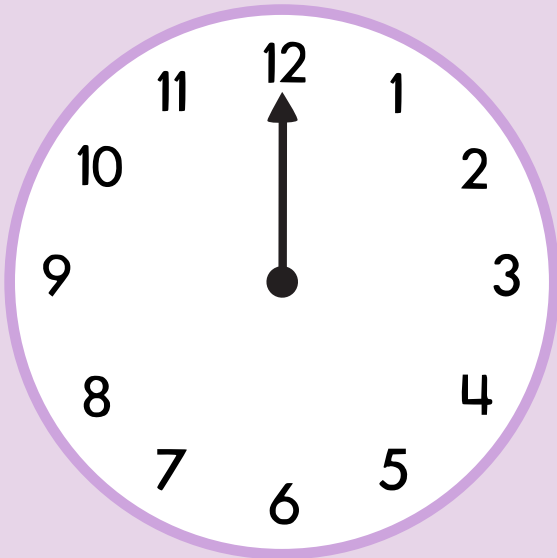

Draw the Correct Time

Draw the little hand on each clock to show the time below.

3:00

5:00

7:00

11:00