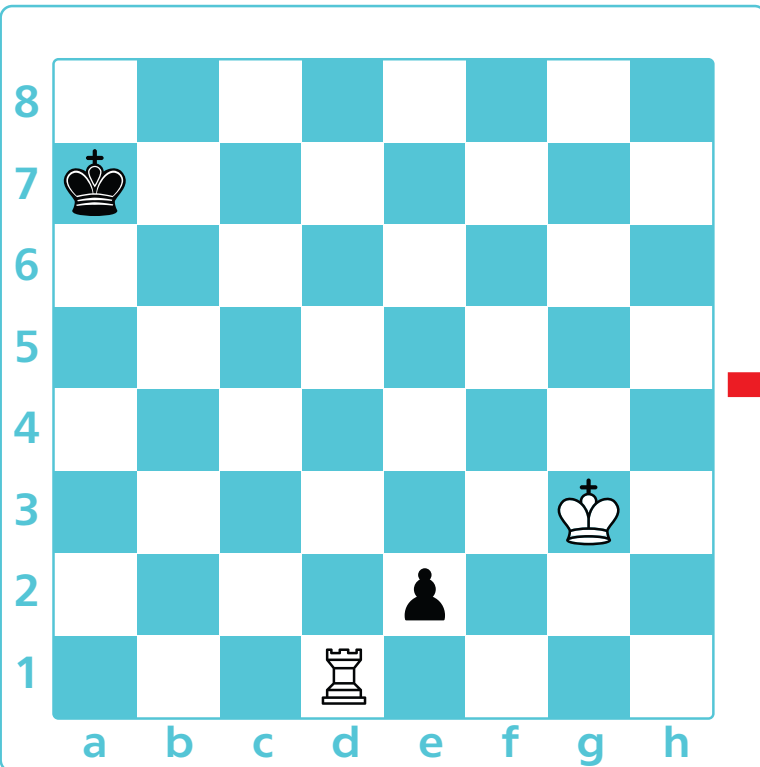

# PROMOTION: Writing it Down

To write down a pawn promotion we add the "=" sign and the name of the piece to which the pawn was promoted to the move notation.

e7-e8=Q  
c2xd1=R

Look at the chessboards and check the correct notation of the move shown.

e2-d1

e2xd1=Q

e2xd1

e2-d1=Q