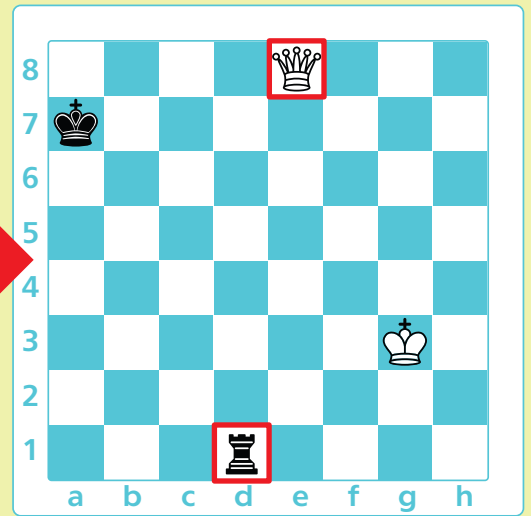

# PROMOTION: Writing it Down

To write down a pawn promotion we add the "=" sign and the name of the piece to which the pawn was promoted to the move notation.

e7-e8=Q  
c2xd1=R

Look at the chessboards and check the correct notation of the move shown.

e2-d1

e2xd1=Q

e2xd1

e2-d1=Q