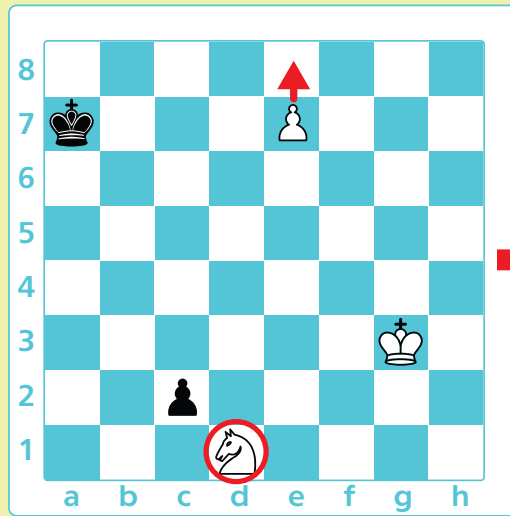

# PROMOTION: Writing it Down

To write down a pawn promotion we add the "=" sign and the name of the piece to which the pawn was promoted to the move notation.

e7-e8=Q  
c2xd1=R

Look at the chessboards and check the correct notation of the move shown.

e2-d1

e2xd1=Q

e2xd1

e2-d1=Q