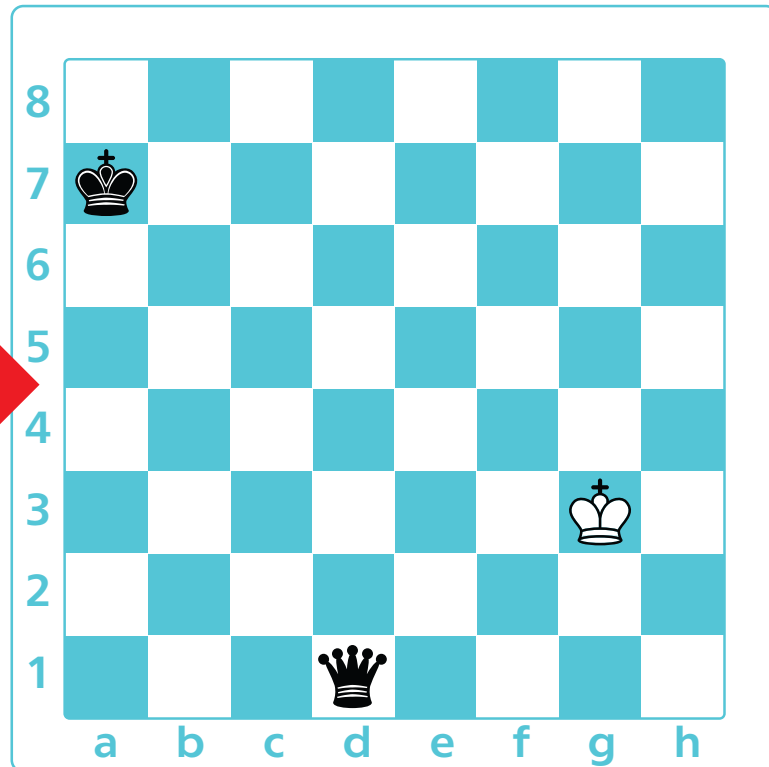

# PROMOTION: Writing it Down

To write down a pawn promotion we add the "=" sign and the name of the piece to which the pawn was promoted to the move notation.

e7-e8=Q  
c2xd1=R

Look at the chessboards and check the correct notation of the move shown.

e2-d1

e2xd1=Q

e2xd1

e2-d1=Q