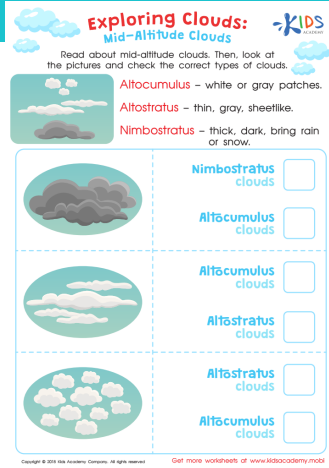

Exploring Clouds: Mid-Altitude Clouds

Read about mid-altitude clouds. Then, look at the pictures and check the correct types of clouds.

Alto cumulus – white or gray patches.

Alto stratus – thin, gray, sheetlike.

Nimbo stratus – thick, dark, bring rain or snow.

Nimbo stratus
clouds

Alto cumulus
clouds

Alto cumulus
clouds

Alto stratus
clouds

Alto stratus
clouds

Alto cumulus
clouds

Worksheet Answer Key.