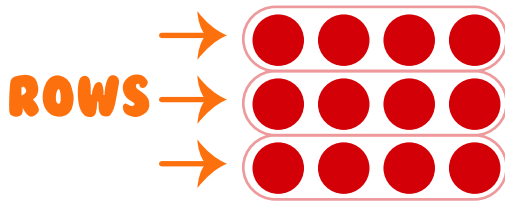

# FRUITY ARRAY QUEST

Check the fruit arrays that match the descriptions.

## 4 ROWS AND 2 COLUMNS