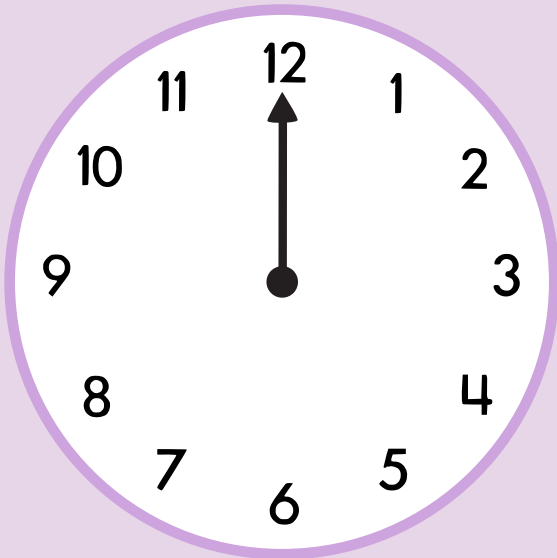

# Draw the Correct Time

Draw the little hand on each clock to show the time below.

3:00

5:00

7:00

11:00